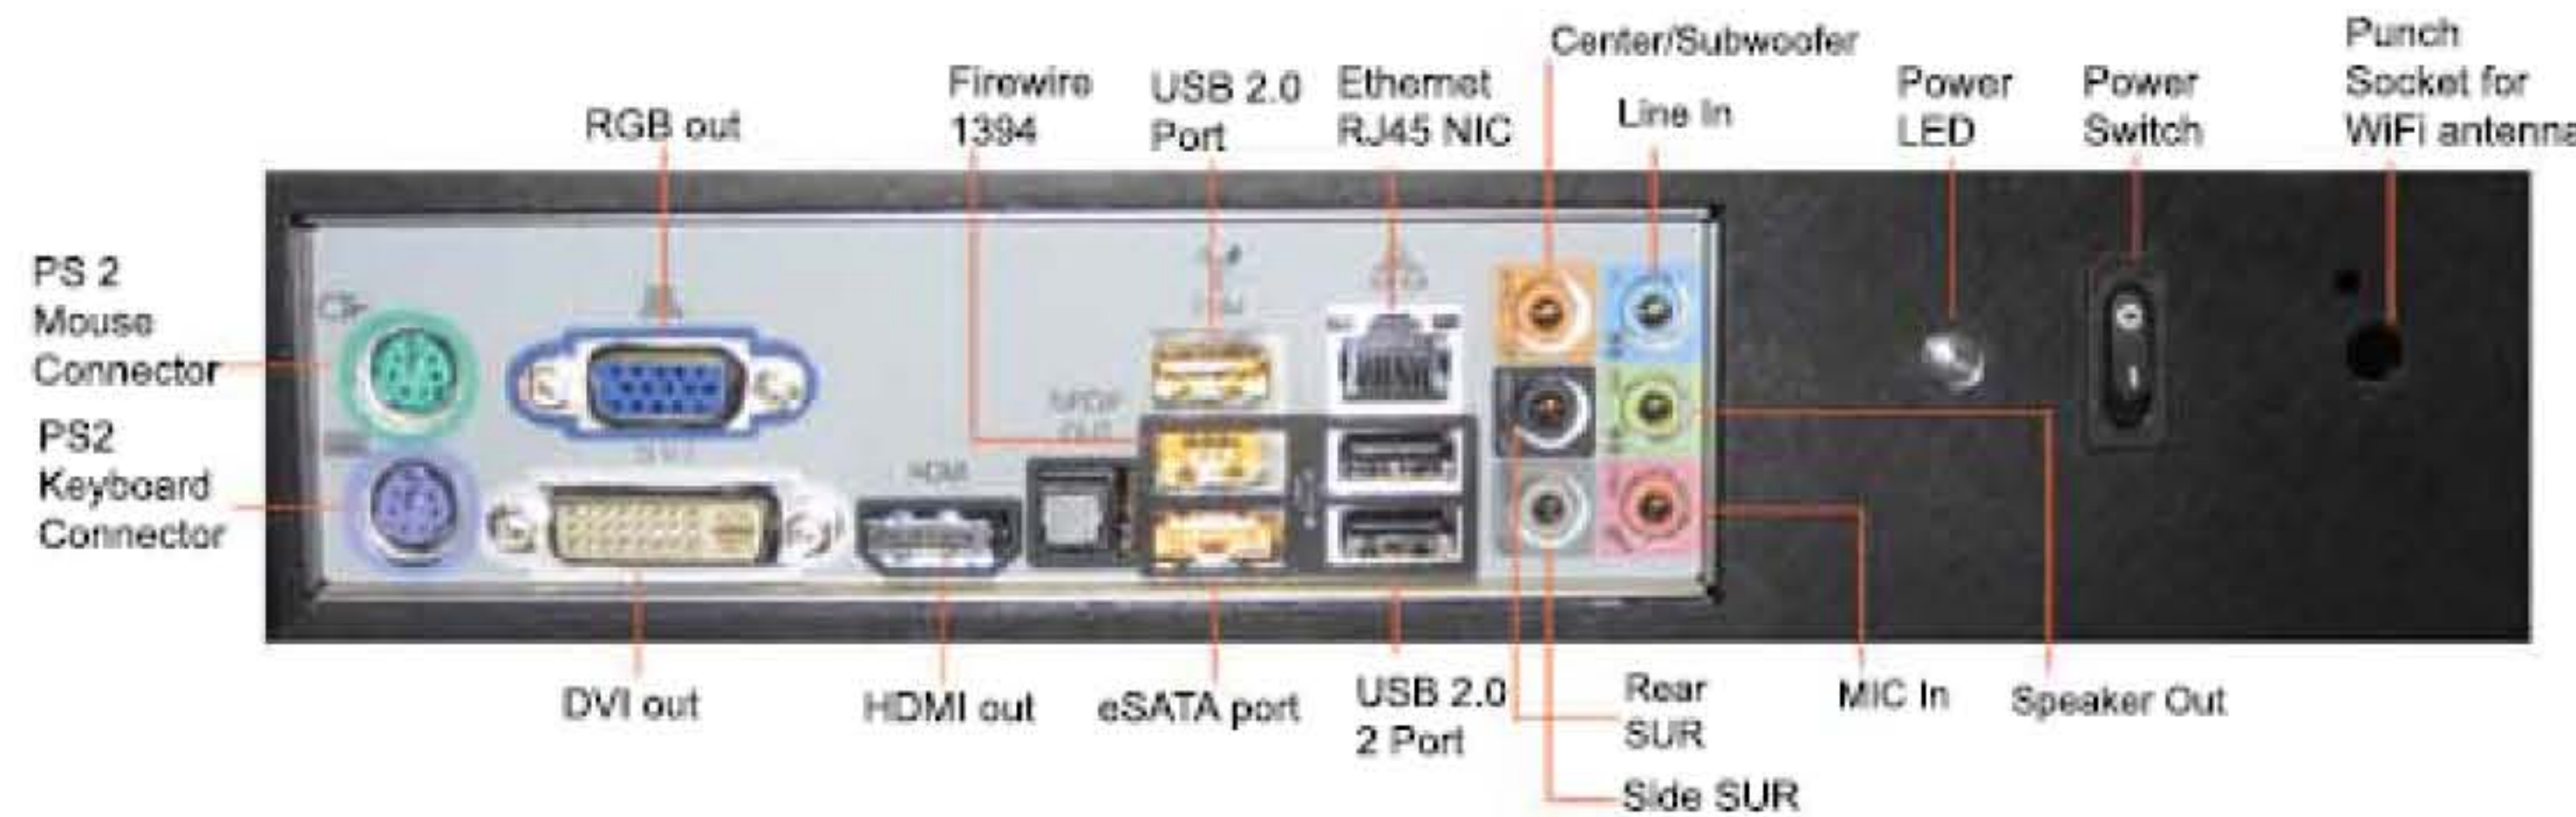

DDC Series Players.

These small, light, nearly silent machines deliver top-quality performance and reliability on an AMD platform. Just 2.5" thin, DDC players can be mounted almost anywhere: behind a screen, onto a wall, inside a drop ceiling, or in almost any other enclosure.

Key Features:

Low power consumption. Up to 10% less than energy than stringent EnergyStar 4.0 limits.

Outstanding video performance at 720P, 1080i, 1080P.

Advanced AMD Athlon64 X2 Dual Core CPU.

Built-in flange for secure mounting.

Designed exclusively for digital signage.

	DDC-HD3	Optional
CPU	Dual Core AMD Athlon 2.1GHz	Up to 2.3 GHz Core Duo
Memory	2 x 512MB Dual Channel DDR2 DIMM	Up to 2GB
Video	AMD/ATI Radeon HD3200	NA
Video Connections	HDMI (w/ HDCP), DVI, RGB, Optional Y-Pb-Pr	USB TV Tuner
Audio	Realtek ALC286 Audio Codec, 2+2 W power amp.	NA
Audio Connections	1/8" Mini Stereo, 1/8" Mini Multi Cannel	NA
Hard Drive	60GB SATA	Solid State Flash
Network	Gigabit Ethernet LAN	USB or Internal WiFi
USB	USB 2.0 x 4 External, x4 Internal	NA
Firewire 1394 port	1394 x 1 External	NA
Serial		NA
Hard Drive Support	SATA x 5, 1 x IDE	NA
Expansion Slots	PCI Express x1, x16, PCI slot	NA
Operating System	Microsoft Windows XP Pro, SP2	Linux, Windows XP Embedded
Software		Scala InfoChannel 2 or 5 Player
Max Resolution	Up to 1080i, 1080P	NA
Warranty	1 Year Exchange	Up to 3 Year Exchange
Dimensions	10 1/4" (d) x 12 1/2" (w) x 2 1/2" (h)	NA
Packaged Dimensions	15 1/4"(d) x 15 1/4" (w) x 6 3/4" (h)	NA
Weight	5 lbs.	NA
Packaged Weight	7 lbs.	NA